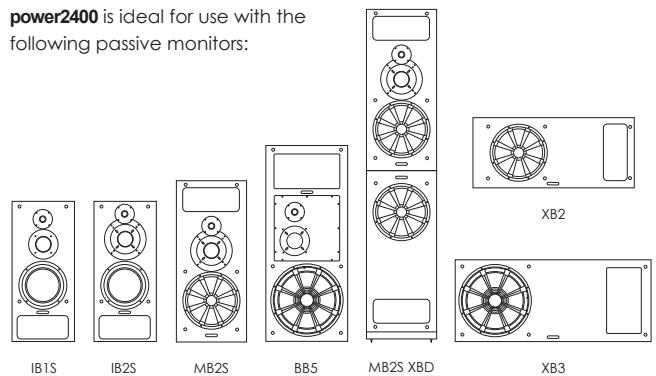

The **power2400** mono block power amplifier offers outstanding audio performance with dependability. Its transparency and astounding levels of resolution make it ideal for critical monitoring applications especially in partnership with any one of the PMC three-way passive monitors.

This British, hand built, 3U rack mount amplifier produces a commanding 1200W into 8 ohms with a flat frequency curve under all loads. Its intelligent single feedback loop circuit senses the loudspeaker's load and adjusts the response accordingly and creates an extremely low output impedance. With this in mind you are not only guaranteed a highly accurate balance but also remarkable dynamics and control over all the monitor's drivers.

Both power supply and amplifier are highly efficient with the amplifier delivering 84% efficiency reducing current usage

and both exhibit extremely low radiated and conducted EMI - perfect for low noise environments. Globetrotting presents no problem as the mains input is switchable from 115V or 230V-240V with the output connections via substantial binding posts and audio input is via a high quality Neutrik, XLR socket.

power2400 is ideal for use with the following passive monitors: