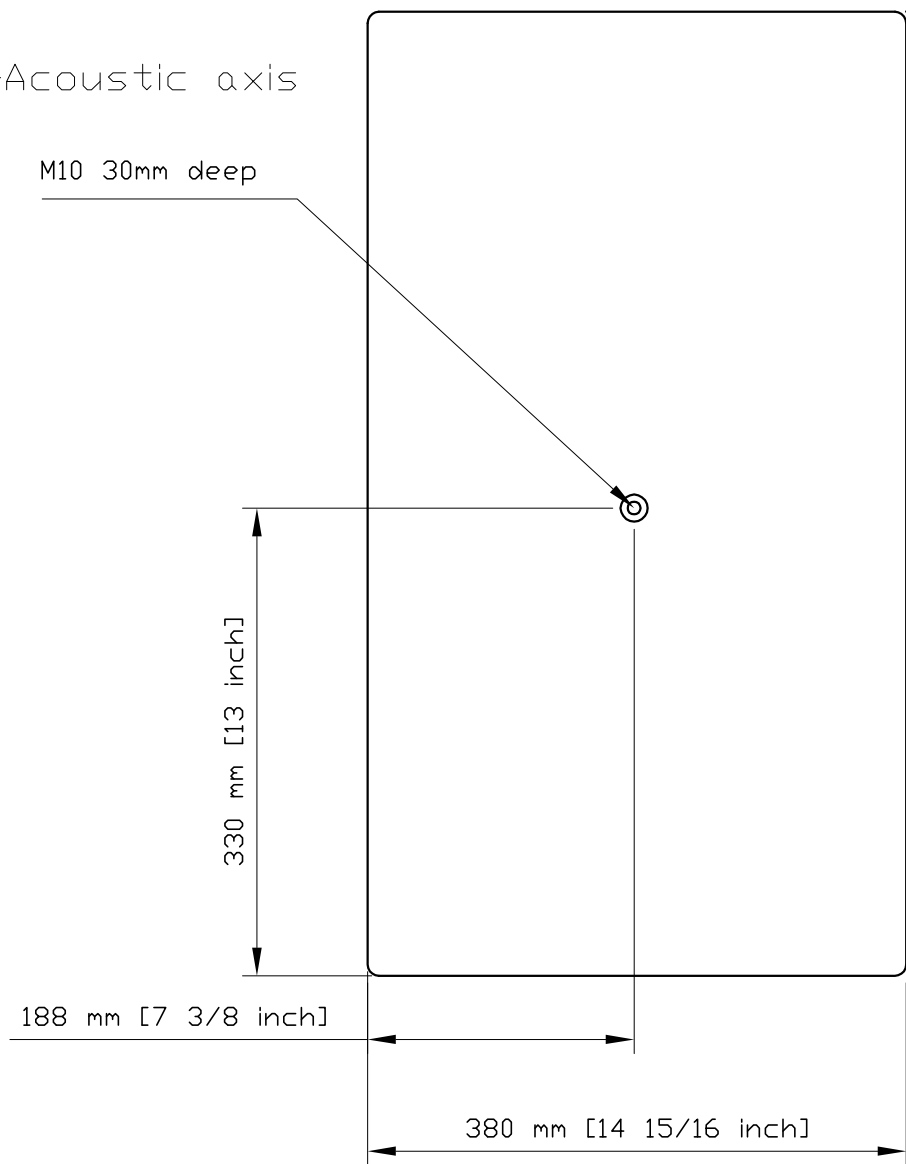

Acoustic axis

M10 30mm deep

Acoustic axis

540 mm [21 1/4 inch]

Acoustic axis

1237A views
5.3.15/OR

Acoustic axis