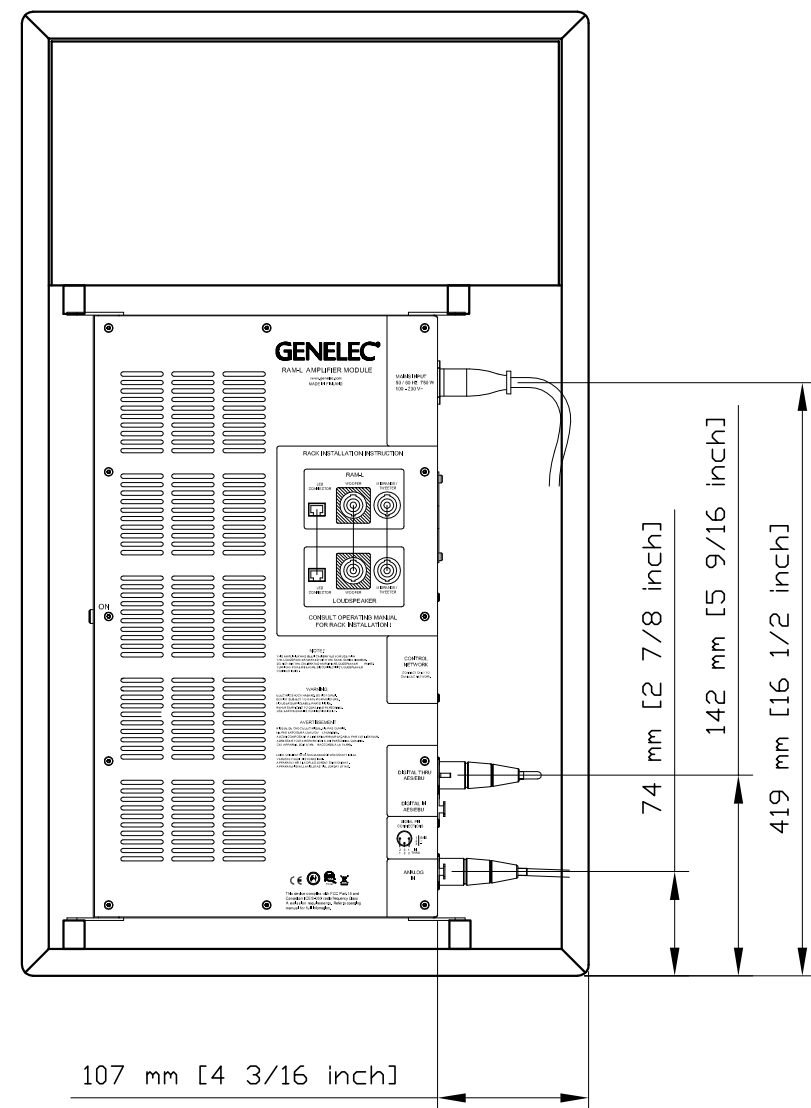

Acoustic axis

M10 30mm deep

Acoustic axis

540 mm [21 1/4 inch]

Acoustic axis

1237A views
5.3.15/OR

Acoustic axis